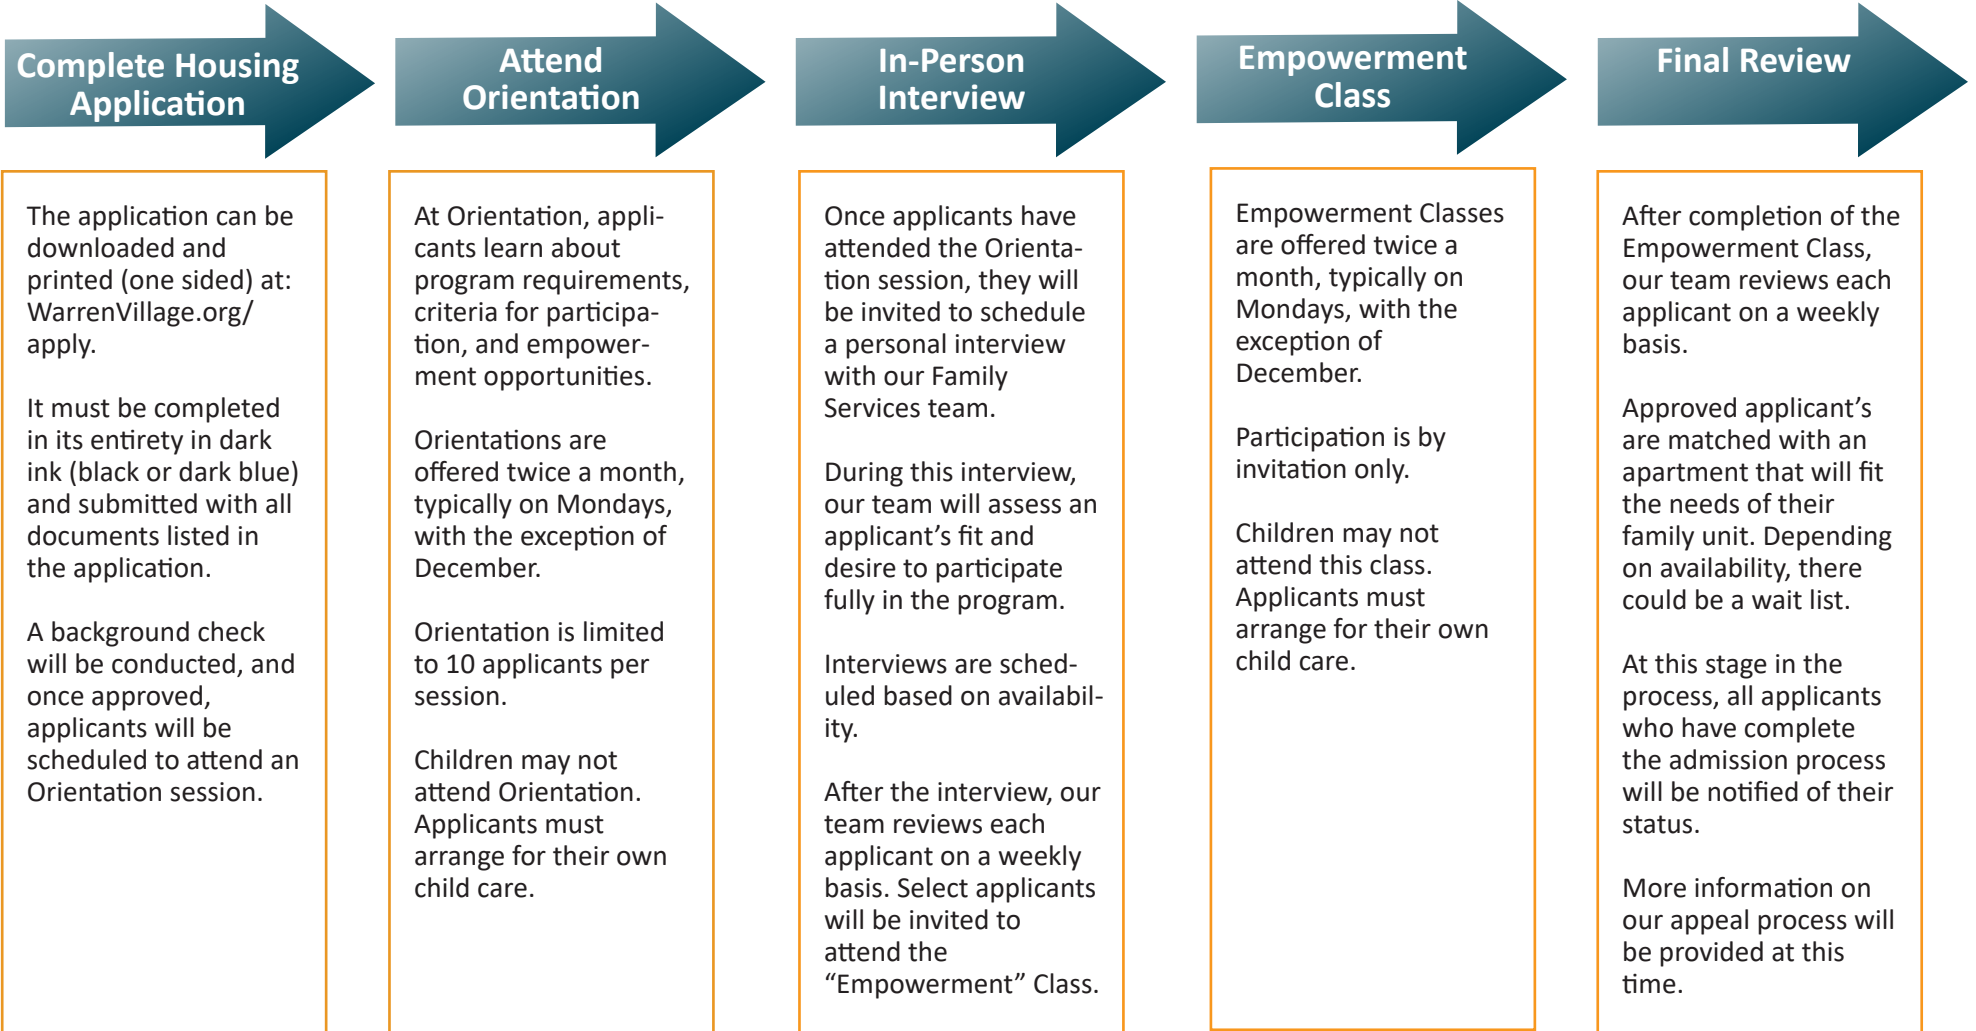

Admission Process

Warren Village is an intensive self-sufficiency program for low-income, single-parent families. Applicants must meet eligibility requirements and demonstrate personal motivation for change. Our admission process ensures that applicants are prepared and able to take full advantage of the program.